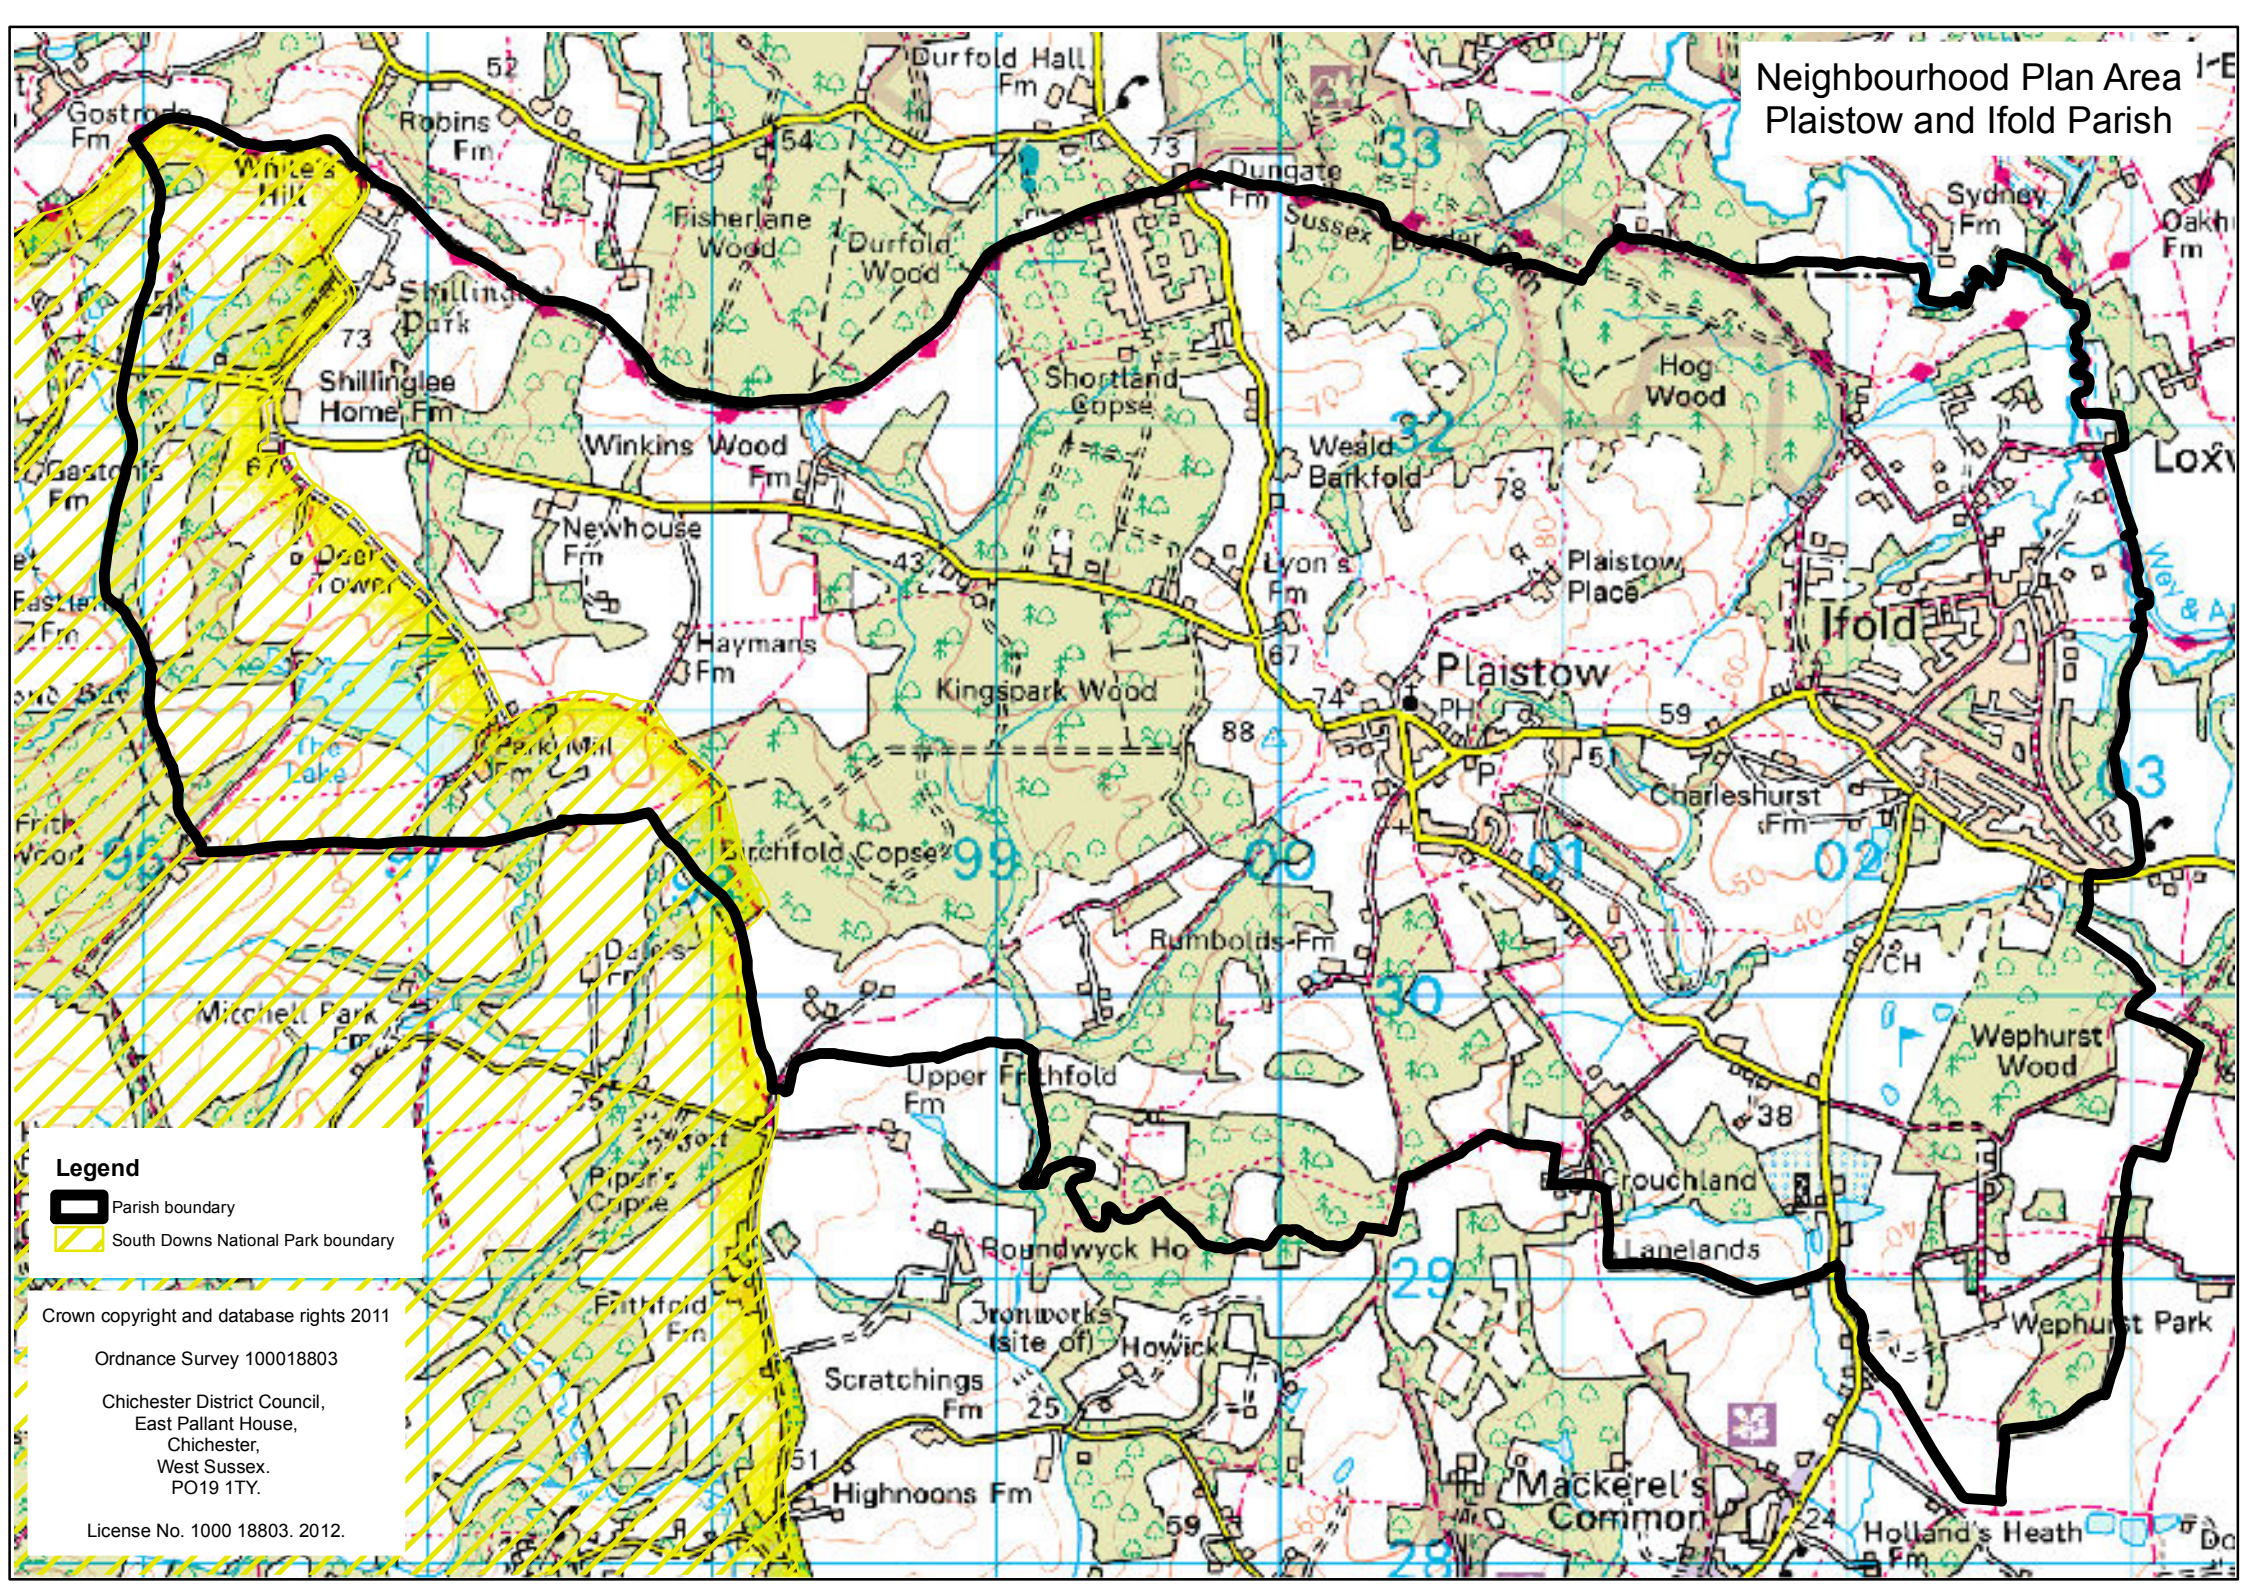

Neighbourhood Plan Area Plaiستow and Ifold Parish

Legend

-  Parish boundary
-  South Downs National Park boundary

Crown copyright and database rights 2011

Ordnance Survey 100018803

Chichester District Council,
East Pallant House,
Chichester,
West Sussex.
PO19 1TY.